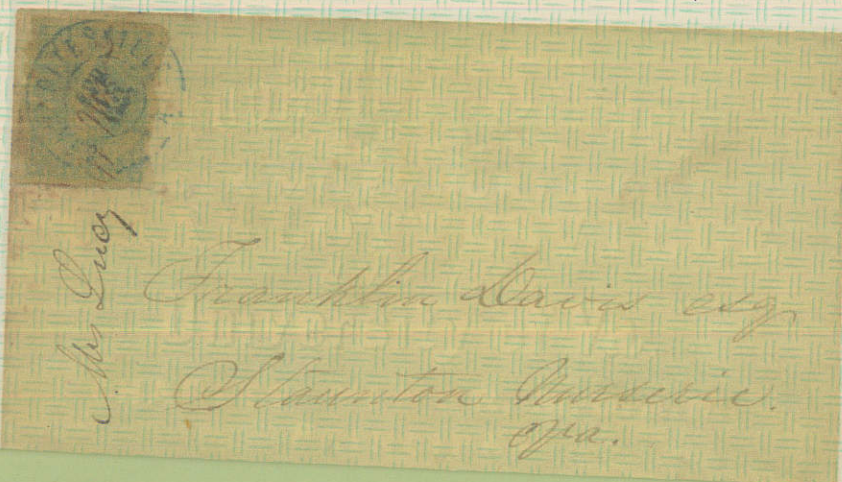

School illustrated cover

and are of the opinion that it is a **GENUINE** Stone Y printing. Paper is **NOT** experimental double. Stamp with gum stains and small faults.