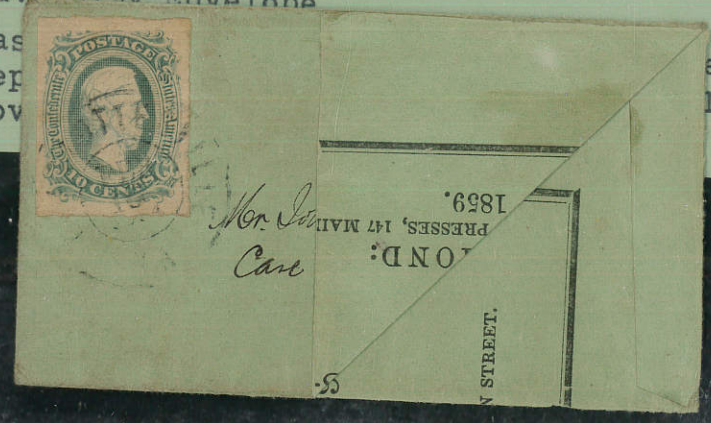

2 John Hunt 1863

10¢ Type I Archer & Daly
Engraved

Type I - Balck
February 10, 1864

Adversity Envelope

Fas
Dep
cov

enwood
log

10¢ Tupe **II** Archer & Daly
Engraved

Type I - Black
11 1863